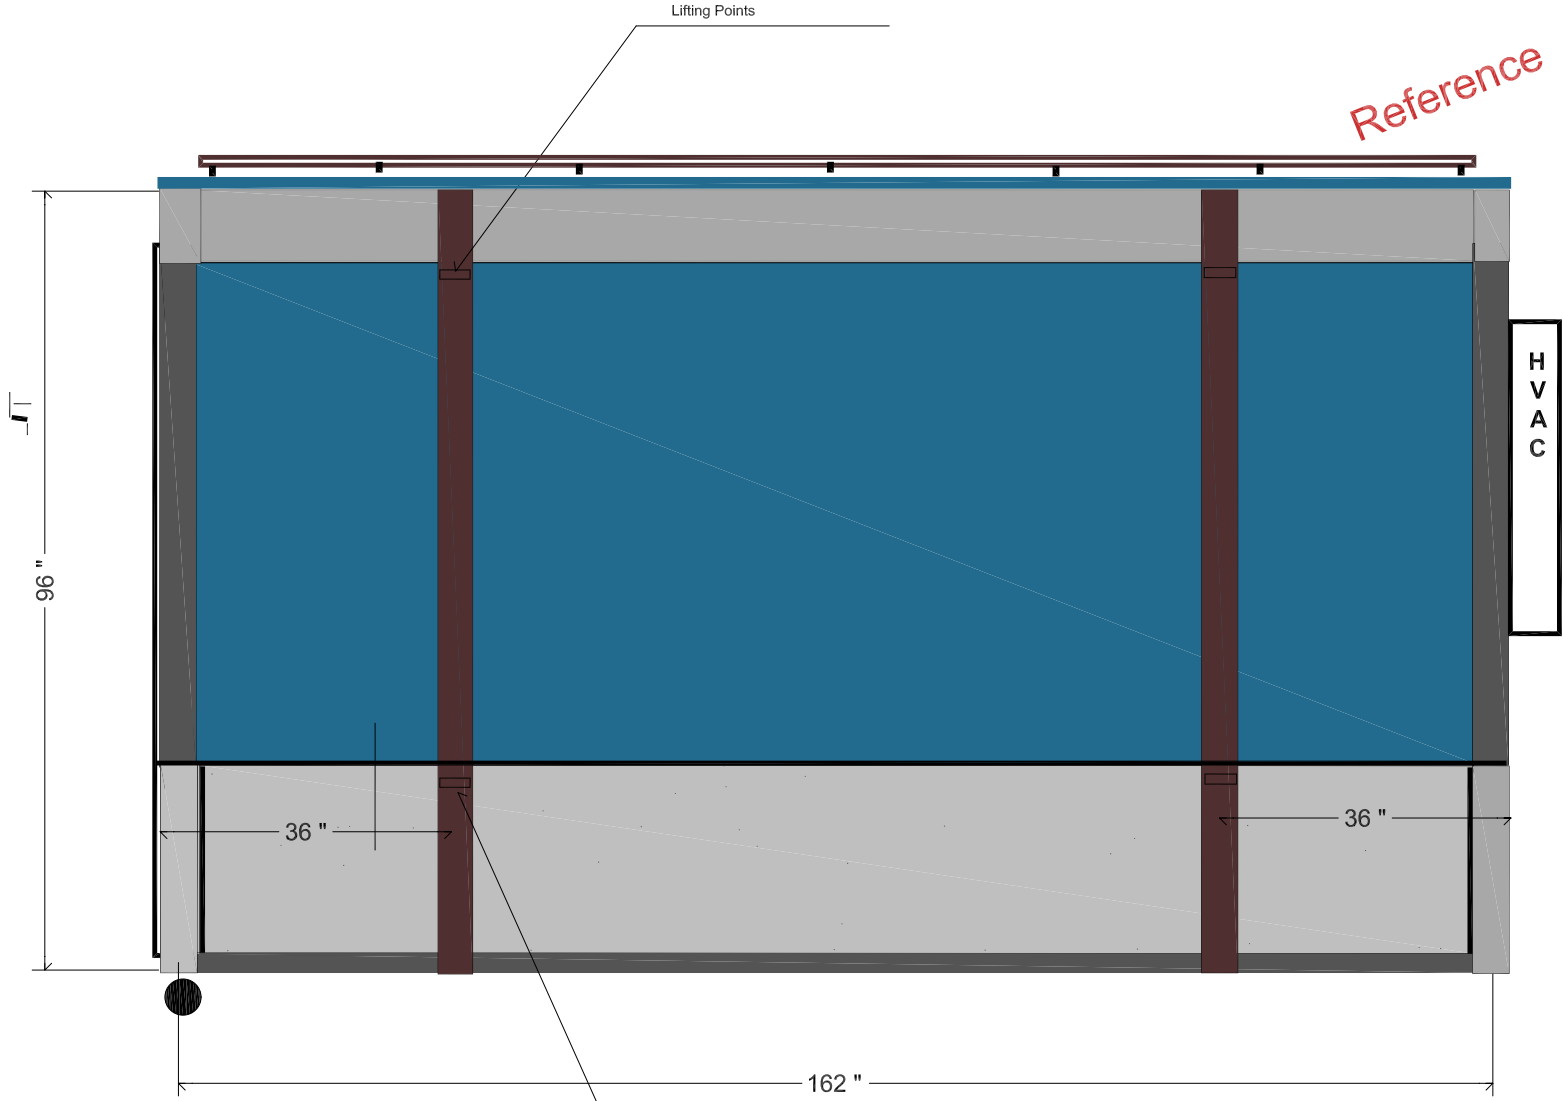

B

B

A

A

Lifting points and screw anchor tie downs

Side View

NHB, Inc.

TITLE			
Side View			

SIZE C	CAGE CODE dhi	DWG NO NHB0001FS	REV
-----------	------------------	---------------------	-----

SCALE 1" = 2"	SHEET
---------------	-------

4

3

2

1