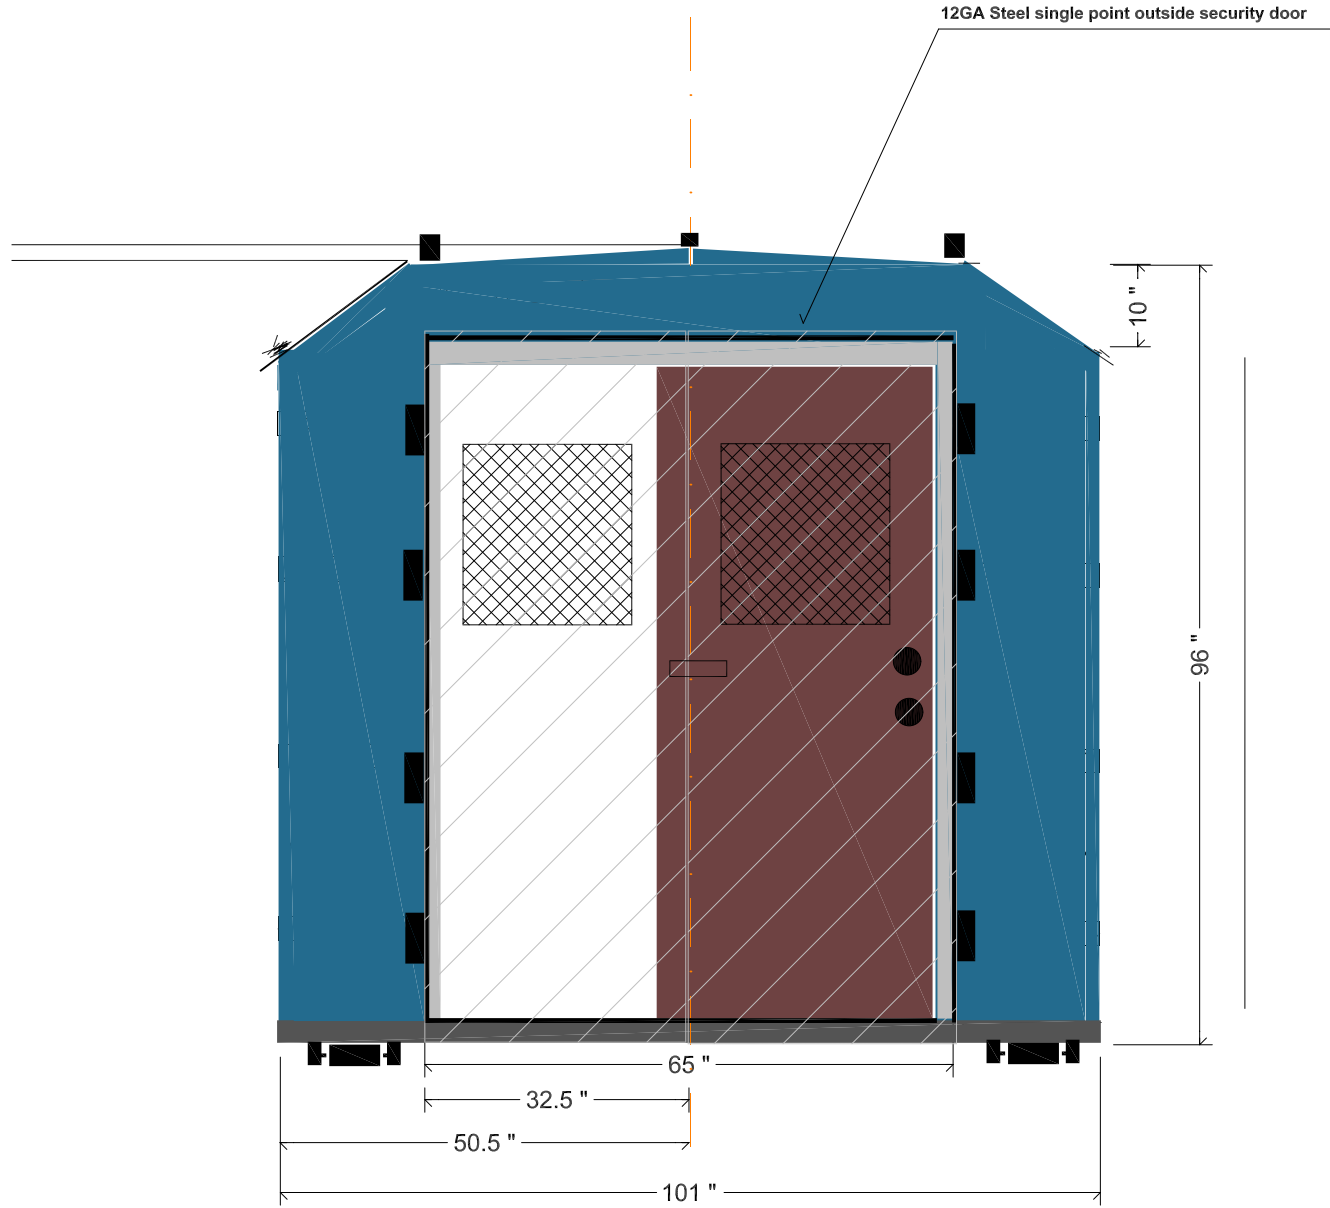

4

3

2

1

D

D

C

C

B

B

A

A

12GA Steel single point outside security door

Field Office Reference

NHB, Inc.			
TITLE Field Office Second Layer Entry			
SIZE C	CAGE CODE dhi	DWG NO	REV
SCALE NTS			SHEET

4

3

2

1