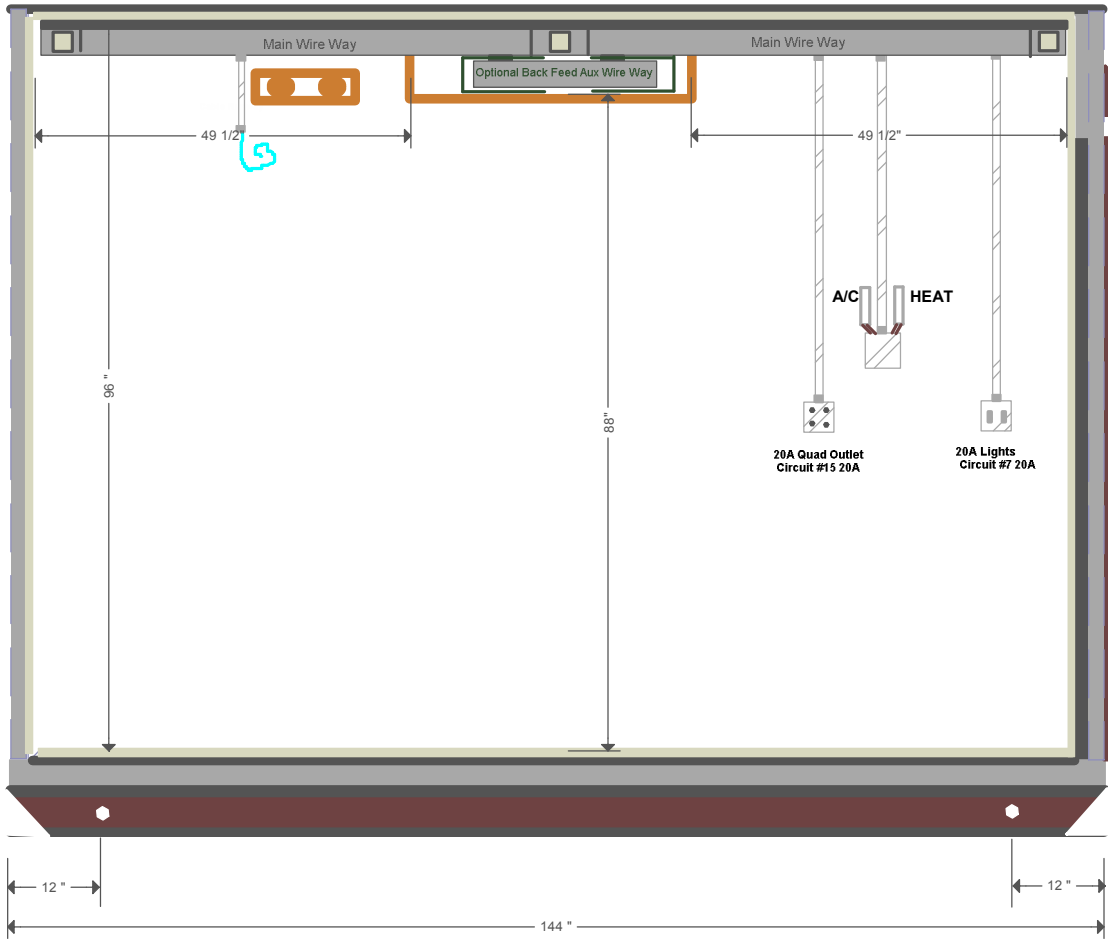

B WALL

Outside wall penetration