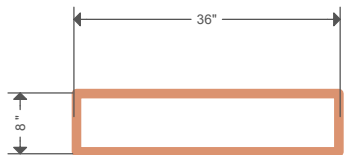

B WALL

Outside wall penetration