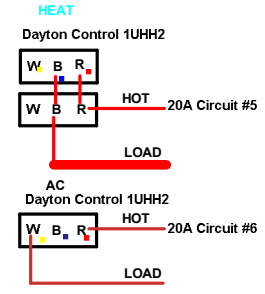

B WALL

Outside wall penetration