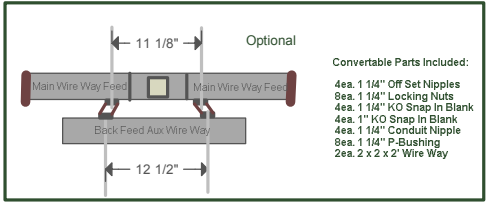

B WALL

Outside wall penetration